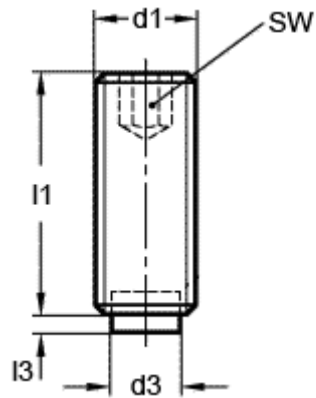

Data Sheet

Article number: 209316591

Description: E+G Grub screw, st. steel
GN 913.5-M10-25-KU

Measures

$d1 = M10$
 $d3 = 7$
 $l1 = 25.0$
 $l3 = 1.9$
 $SW = 5.0$